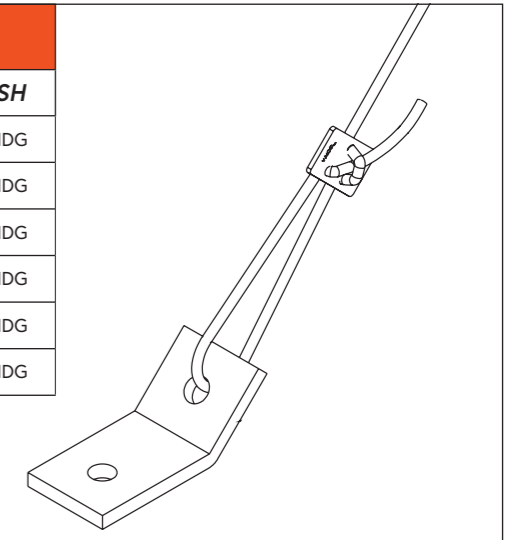

*Rating (ULS): 635kg

**Available in HDG & SS316

V.LOCK 45° ANGLE BRACKET END - 3MM			
CODE	DESCRIPTION	PACK QTY	FINISH
V31AB45	V.LOCK brace, 3mm x 1m with 45° angle brackets	4	ZP + HDG
V32AB45	V.LOCK brace, 3mm x 2m with 45° angle brackets	4	ZP + HDG
V33AB45	V.LOCK brace, 3mm x 3m with 45° angle brackets	4	ZP + HDG
V34AB45	V.LOCK brace, 3mm x 4m with 45° angle brackets	4	ZP + HDG
V36AB45	V.LOCK brace, 3mm x 6m with 45° angle brackets	4	ZP + HDG
V310AB45	V.LOCK brace, 3mm x 10m with 45° angle brackets	2	ZP + HDG

*Rating (ULS): 485kg

**Available in SS316

V.LOCK 45° ANGLE BRACKET END - 5MM			
CODE	DESCRIPTION	PACK QTY	FINISH
V51AB45	V.LOCK brace, 5mm x 1m with 45° angle brackets	4	ZP + HDG
V52AB45	V.LOCK brace, 5mm x 2m with 45° angle brackets	4	ZP + HDG
V53AB45	V.LOCK brace, 5mm x 3m with 45° angle brackets	4	ZP + HDG
V54AB45	V.LOCK brace, 5mm x 4m with 45° angle brackets	2	ZP + HDG
V56AB45	V.LOCK brace, 5mm x 6m with 45° angle brackets	2	ZP + HDG
V510AB45	V.LOCK brace, 5mm x 10m with 45° angle brackets	2	ZP + HDG

*Rating (ULS): 1046kg

**Available in SS316

V.LOCK 45° ANGLE BRACKET END - 6MM			
CODE	DESCRIPTION	PACK QTY	FINISH
V61AB45	V.LOCK brace, 6mm x 1m with 45° angle brackets	2	ZP + HDG
V62AB45	V.LOCK brace, 6mm x 2m with 45° angle brackets	2	ZP + HDG
V63AB45	V.LOCK brace, 6mm x 3m with 45° angle brackets	2	ZP + HDG
V64AB45	V.LOCK brace, 6mm x 4m with 45° angle brackets	2	ZP + HDG
V66AB45	V.LOCK brace, 6mm x 6m with 45° angle brackets	1	ZP + HDG
V610AB45	V.LOCK brace, 6mm x 10m with 45° angle brackets	1	ZP + HDG