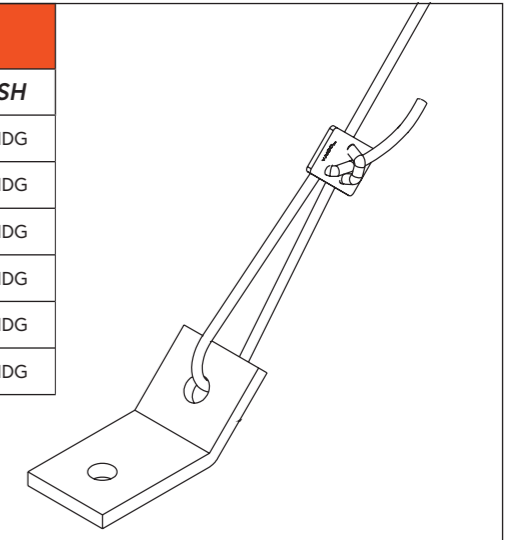

*Rating (ULS): 480kg

**Available in HDG & SS316

V.LOCK RETROFIT HOOK END - 5MM			
CODE	DESCRIPTION	PACK QTY	FINISH
V51H	V.LOCK brace, 5mm x 1m with retrofit hook brackets	2	ZP
V52H	V.LOCK brace, 5mm x 2m with retrofit hook brackets	2	ZP
V53H	V.LOCK brace, 5mm x 3m with retrofit hook brackets	2	ZP
V54H	V.LOCK brace, 5mm x 4m with retrofit hook brackets	2	ZP
V56H	V.LOCK brace, 5mm x 6m with retrofit hook brackets	2	ZP
V510H	V.LOCK brace, 5mm x 10m with retrofit hook brackets	2	ZP

*Rating (ULS): 635kg

**Available in HDG & SS316

V.LOCK 45° ANGLE BRACKET END - 3MM			
CODE	DESCRIPTION	PACK QTY	FINISH
V31AB45	V.LOCK brace, 3mm x 1m with 45° angle brackets	4	ZP + HDG
V32AB45	V.LOCK brace, 3mm x 2m with 45° angle brackets	4	ZP + HDG
V33AB45	V.LOCK brace, 3mm x 3m with 45° angle brackets	4	ZP + HDG
V34AB45	V.LOCK brace, 3mm x 4m with 45° angle brackets	4	ZP + HDG
V36AB45	V.LOCK brace, 3mm x 6m with 45° angle brackets	4	ZP + HDG
V310AB45	V.LOCK brace, 3mm x 10m with 45° angle brackets	2	ZP + HDG

*Rating (ULS): 485kg

**Available in SS316

V.LOCK 45° ANGLE BRACKET END - 5MM			
CODE	DESCRIPTION	PACK QTY	FINISH
V51AB45	V.LOCK brace, 5mm x 1m with 45° angle brackets	4	ZP + HDG
V52AB45	V.LOCK brace, 5mm x 2m with 45° angle brackets	4	ZP + HDG
V53AB45	V.LOCK brace, 5mm x 3m with 45° angle brackets	4	ZP + HDG
V54AB45	V.LOCK brace, 5mm x 4m with 45° angle brackets	2	ZP + HDG
V56AB45	V.LOCK brace, 5mm x 6m with 45° angle brackets	2	ZP + HDG
V510AB45	V.LOCK brace, 5mm x 10m with 45° angle brackets	2	ZP + HDG