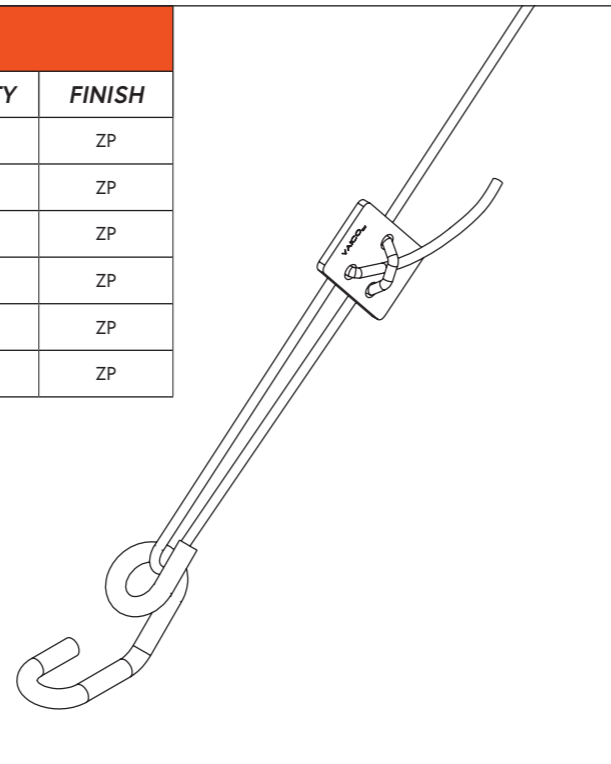

V.LOCK RETROFIT HOOK END - 3MM			
CODE	DESCRIPTION	PACK QTY	FINISH
V31H	V.LOCK brace, 3mm x 1m with retrofit hook brackets	10	ZP
V32H	V.LOCK brace, 3mm x 2m with retrofit hook brackets	10	ZP
V33H	V.LOCK brace, 3mm x 3m with retrofit hook brackets	10	ZP
V34H	V.LOCK brace, 3mm x 4m with retrofit hook brackets	10	ZP
V36H	V.LOCK brace, 3mm x 6m with retrofit hook brackets	4	ZP
V310H	V.LOCK brace, 3mm x 10m with retrofit hook brackets	4	ZP

*Rating (ULS): 480kg

**Available in HDG & SS316

V.LOCK RETROFIT HOOK END - 5MM			
CODE	DESCRIPTION	PACK QTY	FINISH
V51H	V.LOCK brace, 5mm x 1m with retrofit hook brackets	2	ZP
V52H	V.LOCK brace, 5mm x 2m with retrofit hook brackets	2	ZP
V53H	V.LOCK brace, 5mm x 3m with retrofit hook brackets	2	ZP
V54H	V.LOCK brace, 5mm x 4m with retrofit hook brackets	2	ZP
V56H	V.LOCK brace, 5mm x 6m with retrofit hook brackets	2	ZP
V510H	V.LOCK brace, 5mm x 10m with retrofit hook brackets	2	ZP

*Rating (ULS): 635kg

**Available in HDG & SS316

V.LOCK 45° ANGLE BRACKET END - 3MM			
CODE	DESCRIPTION	PACK QTY	FINISH
V31AB45	V.LOCK brace, 3mm x 1m with 45° angle brackets	4	ZP + HDG
V32AB45	V.LOCK brace, 3mm x 2m with 45° angle brackets	4	ZP + HDG
V33AB45	V.LOCK brace, 3mm x 3m with 45° angle brackets	4	ZP + HDG
V34AB45	V.LOCK brace, 3mm x 4m with 45° angle brackets	4	ZP + HDG
V36AB45	V.LOCK brace, 3mm x 6m with 45° angle brackets	4	ZP + HDG
V310AB45	V.LOCK brace, 3mm x 10m with 45° angle brackets	2	ZP + HDG