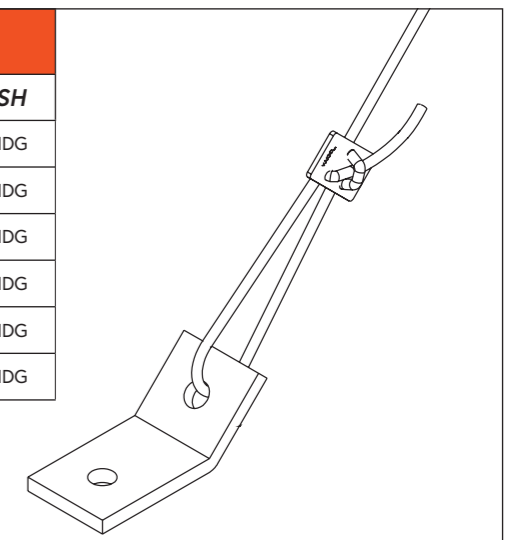

*Rating (ULS): 485kg

**Available in SS316

V.LOCK 45° ANGLE BRACKET END - 5MM			
CODE	DESCRIPTION	PACK QTY	FINISH
V51AB45	V.LOCK brace, 5mm x 1m with 45° angle brackets	4	ZP + HDG
V52AB45	V.LOCK brace, 5mm x 2m with 45° angle brackets	4	ZP + HDG
V53AB45	V.LOCK brace, 5mm x 3m with 45° angle brackets	4	ZP + HDG
V54AB45	V.LOCK brace, 5mm x 4m with 45° angle brackets	2	ZP + HDG
V56AB45	V.LOCK brace, 5mm x 6m with 45° angle brackets	2	ZP + HDG
V510AB45	V.LOCK brace, 5mm x 10m with 45° angle brackets	2	ZP + HDG

*Rating (ULS): 1046kg

**Available in SS316

V.LOCK 45° ANGLE BRACKET END - 6MM			
CODE	DESCRIPTION	PACK QTY	FINISH
V61AB45	V.LOCK brace, 6mm x 1m with 45° angle brackets	2	ZP + HDG
V62AB45	V.LOCK brace, 6mm x 2m with 45° angle brackets	2	ZP + HDG
V63AB45	V.LOCK brace, 6mm x 3m with 45° angle brackets	2	ZP + HDG
V64AB45	V.LOCK brace, 6mm x 4m with 45° angle brackets	2	ZP + HDG
V66AB45	V.LOCK brace, 6mm x 6m with 45° angle brackets	1	ZP + HDG
V610AB45	V.LOCK brace, 6mm x 10m with 45° angle brackets	1	ZP + HDG

*Rating (ULS): 1489kg

**Available in SS316

V.LOCK 45° RETROFIT ANGLE BRACKET END - 3MM

CODE	DESCRIPTION	PACK QTY	FINISH
V31RAB45	V.LOCK brace, 3mm x 1m with 45° retrofit angle brackets	4	ZP + HDG
V32RAB45	V.LOCK brace, 3mm x 2m with 45° retrofit angle brackets	4	ZP + HDG
V33RAB45	V.LOCK brace, 3mm x 3m with 45° retrofit angle brackets	4	ZP + HDG
V34RAB45	V.LOCK brace, 3mm x 4m with 45° retrofit angle brackets	4	ZP + HDG
V36RAB45	V.LOCK brace, 3mm x 6m with 45° retrofit angle brackets	4	ZP + HDG
V310RAB45	V.LOCK brace, 3mm x 10m with 45° retrofit angle brackets	2	ZP + HDG