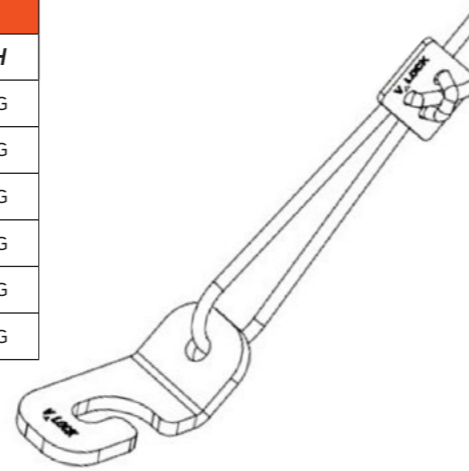

*Rating (ULS): 485kg

**Available in SS316

V.LOCK 45° ANGLE BRACKET END - 5MM			
CODE	DESCRIPTION	PACK QTY	FINISH
V51AB45	V.LOCK brace, 5mm x 1m with 45° angle brackets	4	ZP + HDG
V52AB45	V.LOCK brace, 5mm x 2m with 45° angle brackets	4	ZP + HDG
V53AB45	V.LOCK brace, 5mm x 3m with 45° angle brackets	4	ZP + HDG
V54AB45	V.LOCK brace, 5mm x 4m with 45° angle brackets	2	ZP + HDG
V56AB45	V.LOCK brace, 5mm x 6m with 45° angle brackets	2	ZP + HDG
V510AB45	V.LOCK brace, 5mm x 10m with 45° angle brackets	2	ZP + HDG

*Rating (ULS): 1046kg

**Available in SS316

V.LOCK 45° ANGLE BRACKET END - 6MM			
CODE	DESCRIPTION	PACK QTY	FINISH
V61AB45	V.LOCK brace, 6mm x 1m with 45° angle brackets	2	ZP + HDG
V62AB45	V.LOCK brace, 6mm x 2m with 45° angle brackets	2	ZP + HDG
V63AB45	V.LOCK brace, 6mm x 3m with 45° angle brackets	2	ZP + HDG
V64AB45	V.LOCK brace, 6mm x 4m with 45° angle brackets	2	ZP + HDG
V66AB45	V.LOCK brace, 6mm x 6m with 45° angle brackets	1	ZP + HDG
V610AB45	V.LOCK brace, 6mm x 10m with 45° angle brackets	1	ZP + HDG

*Rating (ULS): 1489kg

**Available in SS316

V.LOCK 45° RETROFIT ANGLE BRACKET END - 3MM

CODE	DESCRIPTION	PACK QTY	FINISH
V31RAB45	V.LOCK brace, 3mm x 1m with 45° retrofit angle brackets	4	ZP + HDG
V32RAB45	V.LOCK brace, 3mm x 2m with 45° retrofit angle brackets	4	ZP + HDG
V33RAB45	V.LOCK brace, 3mm x 3m with 45° retrofit angle brackets	4	ZP + HDG
V34RAB45	V.LOCK brace, 3mm x 4m with 45° retrofit angle brackets	4	ZP + HDG
V36RAB45	V.LOCK brace, 3mm x 6m with 45° retrofit angle brackets	4	ZP + HDG
V310RAB45	V.LOCK brace, 3mm x 10m with 45° retrofit angle brackets	2	ZP + HDG