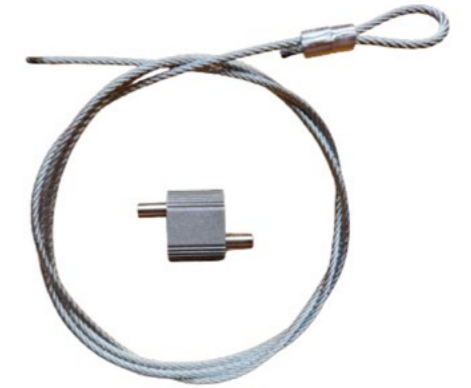

*Rating (ULS): 1489kg

**Available in SS316

V.LOCK 45° RETROFIT ANGLE BRACKET END - 3MM

CODE	DESCRIPTION	PACK QTY	FINISH
V31RAB45	V.LOCK brace, 3mm x 1m with 45° retrofit angle brackets	4	ZP + HDG
V32RAB45	V.LOCK brace, 3mm x 2m with 45° retrofit angle brackets	4	ZP + HDG
V33RAB45	V.LOCK brace, 3mm x 3m with 45° retrofit angle brackets	4	ZP + HDG
V34RAB45	V.LOCK brace, 3mm x 4m with 45° retrofit angle brackets	4	ZP + HDG
V36RAB45	V.LOCK brace, 3mm x 6m with 45° retrofit angle brackets	4	ZP + HDG
V310RAB45	V.LOCK brace, 3mm x 10m with 45° retrofit angle brackets	2	ZP + HDG

*Rating (ULS): 485kg

**Available in SS316

ZEDFAST LOOP END - 2MM

CODE	DESCRIPTION	PACK QTY
Z21L	ZedFast suspension hanger, 2mm x 1m with loop end	10
Z22L	ZedFast suspension hanger, 2mm x 2m with loop end	10
Z23L	ZedFast suspension hanger, 2mm x 3m with loop end	10
Z24L	ZedFast suspension hanger, 2mm x 4m with loop end	10
Z26L	ZedFast suspension hanger, 2mm x 6m with loop end	4
Z210L	ZedFast suspension hanger, 2mm x 10m with loop end	4

*Rating (ULS): 56kg

ZEDFAST 90° ANGLE BRACKET END - 2MM

CODE	DESCRIPTION	PACK QTY
Z21AB90	ZedFast suspension hanger, 2mm x 1m with 90° angle bracket	10
Z22AB90	ZedFast suspension hanger, 2mm x 2m with 90° angle bracket	10
Z23AB90	ZedFast suspension hanger, 2mm x 3m with 90° angle bracket	10
Z24AB90	ZedFast suspension hanger, 2mm x 4m with 90° angle bracket	10
Z26AB90	ZedFast suspension hanger, 2mm x 6m with 90° angle bracket	4
Z210AB90	ZedFast suspension hanger, 2mm x 10m with 90° angle bracket	4