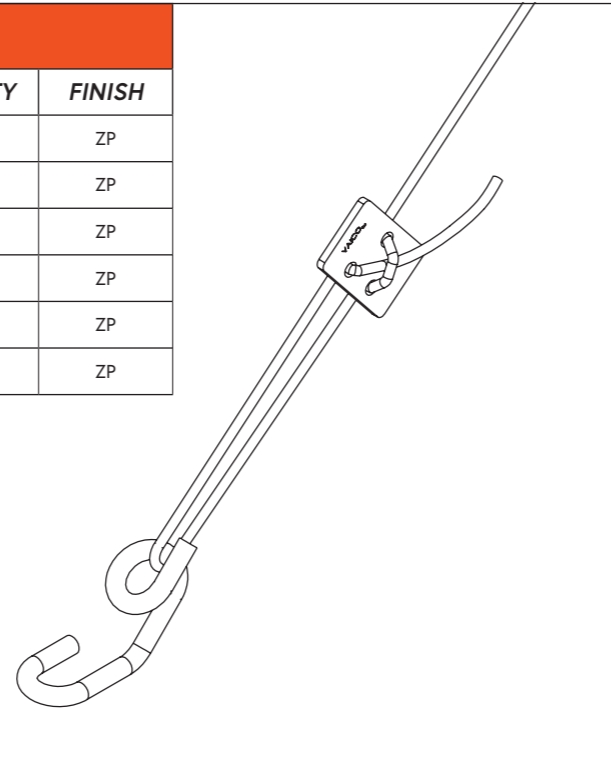

V.LOCK

RETROFIT HOOK END	126
45° ANGLE BRACKET END	127
45° RETROFIT ANGLE BRACKET END	128
ZEDFAST	129
DELTA	130
SUPERREEL	131

**KEEPING BUSINESS'S
MOVING & MAKING**

 www.fdg.nz.com
 sales@fdg.nz.com
 0800 555 464

V.LOCK RETROFIT HOOK END - 3MM			
CODE	DESCRIPTION	PACK QTY	FINISH
V31H	V.LOCK brace, 3mm x 1m with retrofit hook brackets	10	ZP
V32H	V.LOCK brace, 3mm x 2m with retrofit hook brackets	10	ZP
V33H	V.LOCK brace, 3mm x 3m with retrofit hook brackets	10	ZP
V34H	V.LOCK brace, 3mm x 4m with retrofit hook brackets	10	ZP
V36H	V.LOCK brace, 3mm x 6m with retrofit hook brackets	4	ZP
V310H	V.LOCK brace, 3mm x 10m with retrofit hook brackets	4	ZP

*Rating (ULS): 480kg

**Available in HDG & SS316

V.LOCK RETROFIT HOOK END - 5MM			
CODE	DESCRIPTION	PACK QTY	FINISH
V51H	V.LOCK brace, 5mm x 1m with retrofit hook brackets	2	ZP
V52H	V.LOCK brace, 5mm x 2m with retrofit hook brackets	2	ZP
V53H	V.LOCK brace, 5mm x 3m with retrofit hook brackets	2	ZP
V54H	V.LOCK brace, 5mm x 4m with retrofit hook brackets	2	ZP
V56H	V.LOCK brace, 5mm x 6m with retrofit hook brackets	2	ZP
V510H	V.LOCK brace, 5mm x 10m with retrofit hook brackets	2	ZP