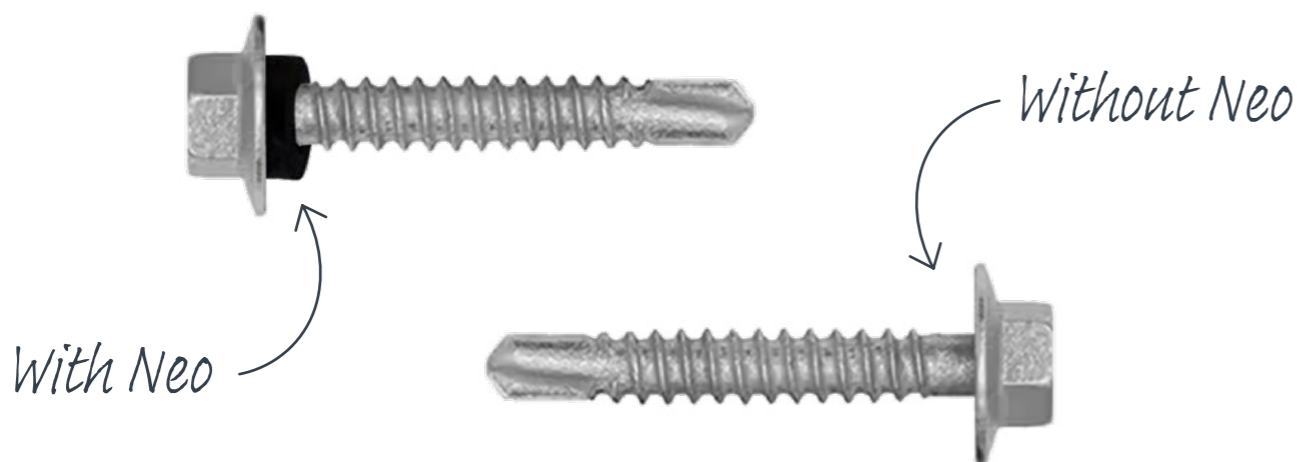

SCREWS

TYPE 17 SCREWS	174
SELF DRILLING METAL SCREWS	175
SUREFIX SCREWS	177

**KEEPING BUSINESS'S
MOVING & MAKING**

 www.fdg.nz.com
 sales@fdg.nz.com
 0800 555 464

TYPE 17 HWF SCREWS

TYPE 17 HWF SCREWS					
#	LENGTH	YELLOW ZINC	GALVANIZED		316 STAINLESS
		NO NEO	NO NEO	WITH NEO	NO NEO
10g	20mm	T1710-12X20HWFYZ	T1710-12X20HWFNG	T1710-12X20HWFNG	
10g	25mm	T1710-12X25HWFYZ	T1710-12X25HWFNG	T1710-12X25HWFNG	

12g	25mm	T1712-11X25HWFYZ	T1712-11X25HWFNG	T1712-11X25HWFNG	T1712-11X25HWFNG
12g	35mm	T1712-11X35HWFYZ	T1712-11X35HWFNG	T1712-11X35HWFNG	T1712-11X35HWFNG
12g	40mm	T1712-11X40HWFYZ	T1712-11X40HWFNG	T1712-11X40HWFNG	
12g	45mm	T1712-11X45HWFYZ	T1712-11X45HWFNG	T1712-11X45HWFNG	
12g	50mm	T1712-11X50HWFYZ	T1712-11X50HWFNG	T1712-11X50HWFNG	T1712-11X50HWFNG
12g	65mm	T1712-11X65HWFYZ	T1712-11X65HWFNG	T1712-11X65HWFNG	T1712-11X65HWFNG
12g	75mm		T1712-11X75HWFNG	T1712-11X75HWFNG	T1712-11X75HWFNG

14g	25mm		T1714-10X25HWFNG	T1714-10X25HWFNG	T1714-10X25HWFNG
14g	30mm		T1714-10X30HWFNG		
14g	35mm				T1714-10X35HWFNG
14g	50mm	T1714-10X50HWFYZ	T1714-10X50HWFNG	T1714-10X50HWFNG	T1714-10X50HWFNG
14g	65mm	T1714-10X65HWFYZ	T1714-10X65HWFNG	T1714-10X65HWFNG	T1714-10X65HWFNG
14g	75mm	T1714-10X75HWFYZ	T1714-10X75HWFNG	T1714-10X75HWFNG	T1714-10X75HWFNG
14g	90mm		T1714-10X90HWFNG	T1714-10X90HWFNG	T1714-10X90HWFNG
14g	100mm	T1714-10X100HWFYZ	T1714-10X100HWFNG	T1714-10X100HWFNG	T1714-10X100HWFNG
14g	115mm		T1714-10X115HWFNG	T1714-10X115HWFNG	
14g	125mm		T1714-10X125HWFNG	T1714-10X125HWFNG	T1714-10X125HWFNG
14g	150mm		T1714-10X150HWFNG	T1714-10X150HWFNG	T1714-10X150HWFNG
14g	200mm		T1714-10X200HWFNG	T1714-10X200HWFNG	
14g	250mm			T1714-10X250HWFNG	